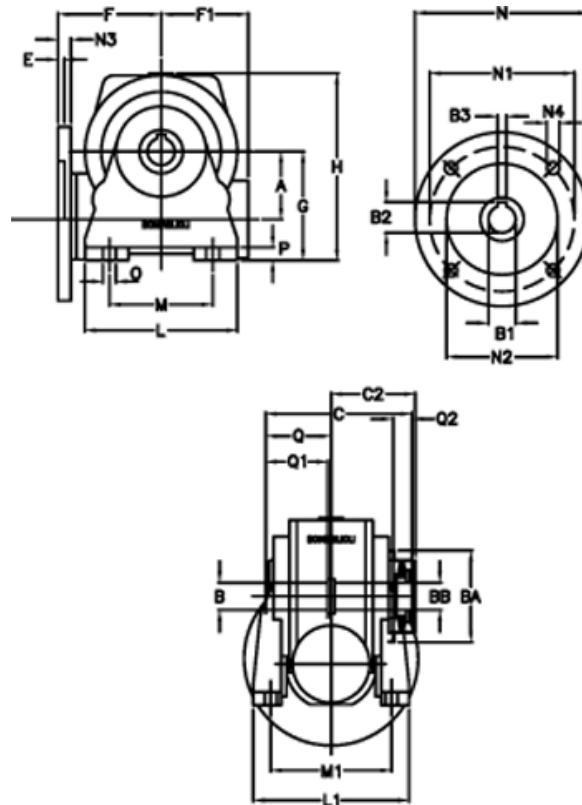

# Data Sheet

Article number: 390204901813236

Description: Worm Gear with Torque Limiter  
VF 49-L2-N-18 P80B5

## Measures

a = 49.50	C2 = 63,5	L1 = 124	O = 8.5
B = 25	Description = VF 49N-xx-80B14	m = 63	P = 12
B1 E7 = 19	E = 3.0	M1 = 98.5	Q = 51.0
B2 = 21.8	F = 70	N = 120	Q1 = 41
B3 H9 = 6	F1 = 63	N1 = 100	Q2 = 15
BA = 63	g = 82	N2 = 80	
BB H7 = 14	H = 138.0	N3 = 10.0	
C = 105	L = 110	N4 = 7	